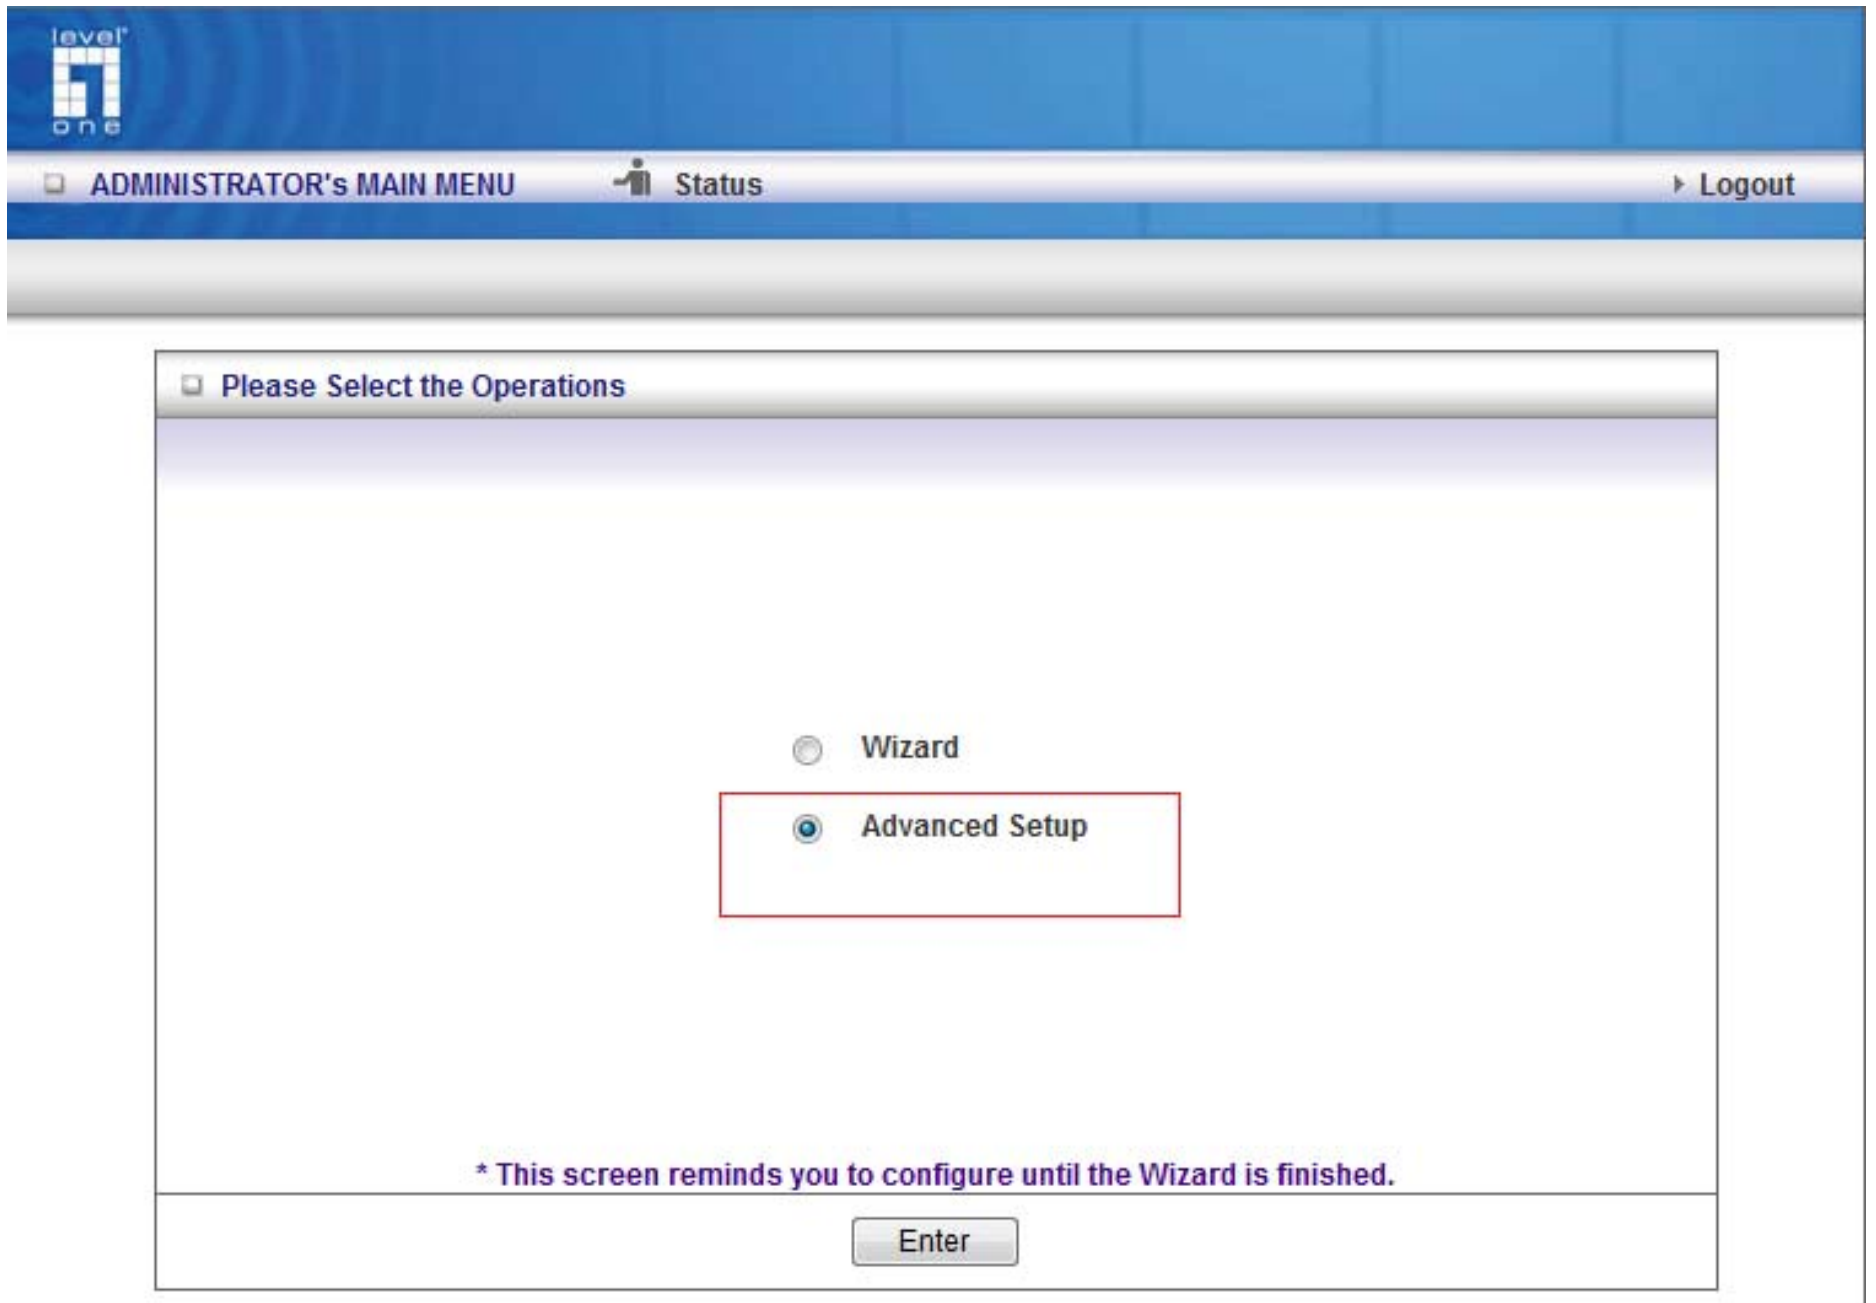

level one

ADMINISTRATOR's MAIN MENU   Status   Wizard   Advanced   Logout

BASIC SETTING   **FORWARDING RULES**   SECURITY SETTING   ADVANCED SETTING   TOOLBOX

Virtual Server  
Special AP  
**Miscellaneous**