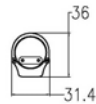

T8 Data Sheet

Features

1. A patent to transpire fever, can helping to extend chip time.
2. High efficiency lighting.
3. Instant start, no flickering.
4. Using easy, no burden to install.
5. Environmental product, observe European Union ROHS rule.
6. No UV.

Spec

1. Product Number: FLU020W042-60-12
2. Power input: 20W
3. Voltage input: 100~240V AC
4. Color range: 6000±500 K
5. Using temperature: -10~+40°C
6. Life time: 1 Year
7. Dimension: 31x36x1200 mm
8. Weight: 597±50 g
9. Lamp total flux(1M/2M): 346/104 Lux
10. Luminous Flux: 1464 lm

Data