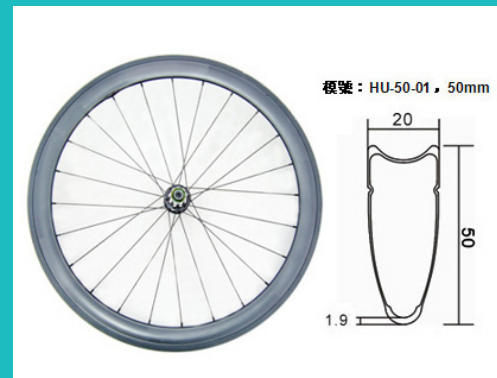

Road Bicycle Tubular Wheel