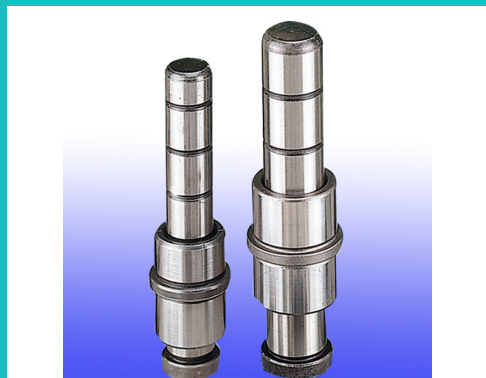

Guide Bushings + Pilot Pin