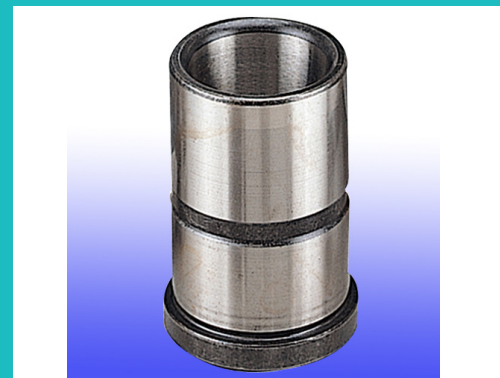

JUNG LUNG

IRONWORKS FACTORY

Tel: 886-4-2532-4082
Fax: 886-4-2531-8428
<http://m.cens.com/s/junglung>

Offering tooling accessories as guide pins, retainer pins, guide bushes, bushings, guide posts, tension rods, locating rings, spring collets, etc. of various specs, we are fully equipped and adopt integrated operation to ensure quality and minimal lead-time. Talk to us about custom orders. ...

Guide Bush