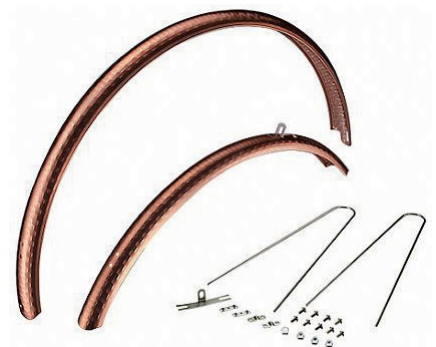

GRAN COMPE MH-1

DIA-COMPE

TAIWAN CO., LTD.

Tel: 886- 4-2359-1117
Fax: 886- 4-2359-3188
<http://m.cens.com/s/dia-compe>

DIA-COMPE TAIWAN CO., LTD. is dedicated in "Caliper Brake, Head Parts, Bicycle Levers, Bicycle Headsets, Bicycle Disc Brake, Bicycle Track Parts" with operations in Taiwan.

CLASSIC DC730

GRAN COMPE RACING SADDLE

ENE FENDER F-3 Copper