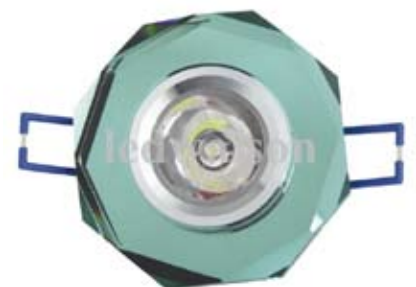

1W Ceiling-mounted light

WALSON

ELECTRONIC TECHNOLOGY CO., LTD.

Tel: 86-159-14158090

Fax: 86-755-89928178

<http://m.cens.com/s/walson>

Shenzhen Walson is an LED lighting manufacturer with a full line of production and testing equipment, also being a designated procurement partner and supplier of the government. We began designing and making LED-related products in 2009, supplying WALSON-brand LED commercial, decorative and household lighting, and power supply systems.

HEX-MZ3528-4/1

HEX-QP03/1

1W Ceiling-mounted light