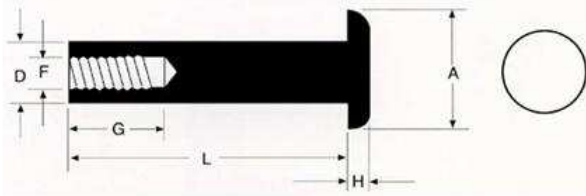

# BINDING POST SCREW/ BRASS SPECIFICATION

## FEMALE POST

8-32 TRUSS HEAD POST/ BLIND THREAD/ BRASS					
A	H	D	F	L	PART NO
0.413"	0.080"	0.197"	8-32 THREAD	1/4"	BB832-14
				3/8"	BB832-38
				1/2"	BB832-12
				3/4"	BB832-34
				1"	BB832-1

## THROUGH HOLLOW POST

8-32 FLAT HEAD HOLLOW POST/ TAPPED THROUGH/ BRASS					
A	H	D	F	L	PART NO
0.405"	0.055"	0.201"	8-32 THREAD	3/16"	BT832-316
				1/4"	BT832-14

## MALE SCREW

8-32 MALE SCREW/ SLOTTED HEAD/ BRASS				
A	H	D1	L	PART NO
0.413"	0.080"	8-32 THREAD	3/16"	BS832-316
			1/4"	BS832-14