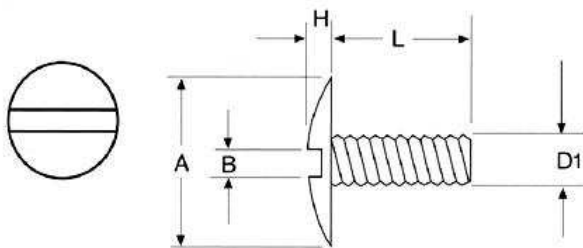

## FEMALE POST

8-32 TRUSS HEAD POST/ BLIND THREAD/ BRASS					
A	H	D	F	L	PART NO
0.413"	0.080"	0.197"	8-32 THREAD	1/4"	BB832-14
				3/8"	BB832-38
				1/2"	BB832-12
				3/4"	BB832-34
				1"	BB832-1

## THROUGH HOLLOW POST

8-32 FLAT HEAD HOLLOW POST/ TAPPED THROUGH/ BRASS					
A	H	D	F	L	PART NO
0.405"	0.055"	0.201"	8-32 THREAD	3/16"	BT832-316
				1/4"	BT832-14

## MALE SCREW

8-32 MALE SCREW/ SLOTTED HEAD/ BRASS				
A	H	D1	L	PART NO
0.413"	0.080"	8-32 THREAD	3/16"	BS832-316
			1/4"	BS832-14