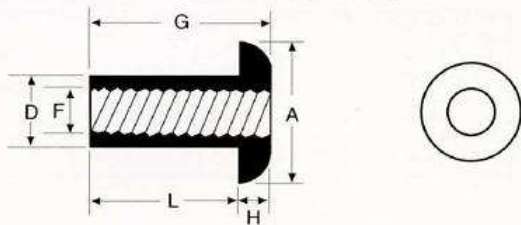

THROUGH HOLLOW POST

8-32 FLAT HEAD HOLLOW POST/ TAPPED THROUGH/ BRASS					
A	H	D	F	L	PART NO
0.405"	0.055"	0.201"	8-32 THREAD	3/16"	BT832-316
				1/4"	BT832-14