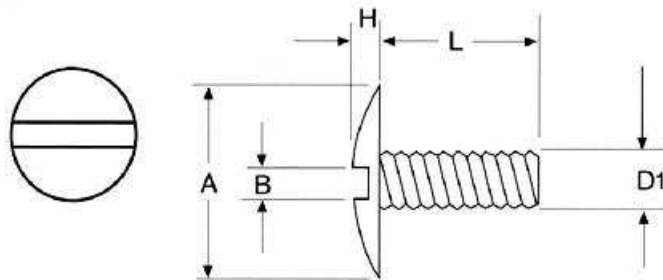

BINDING POST SCREW

FEMALE POST					
					
#8-32 FLAT HEAD FEMALE NUT/ BLIND THREAD/ ALUMINUM					
A	H	D	F	L	PART NUMBER
0.394"	0.078"	0.197"	8-32 THREAD	1/4"	AB8321-14
				5/16"	AB832-516
				3/8"	AB832-38
				1/2"	AB832-12
				5/8"	AB832-58
				3/4"	AB832-34
				1"	AB832-1
				1 1/4"	AB832-114
				1 1/2"	AB832-112
				1 3/4"	AB832-134
				2"	AB832-2
				2 1/4"	AB832-214
				2 1/2"	AB832-212
				2 3/4"	AB832-234
				3"	AB832-3
				3 1/4"	AB832-314
				3 1/2"	AB832-312
				3 3/4"	AB832-334
4"	AB832-4				

THROUGH HOLLOW POST					
					
#8-32 FLAT HEAD FEMALE NUT/ BLIND THREAD/ ALUMINUM					
A	H	D	F	L	PART NUMBER
0.394"	0.055"	0.197"	8-32 THREAD	1/8"	AI8321-18
				3/16"	AI832-316
				1/4"	AI832-14
				3/8"	AI832-38
				1/2"	AI832-12

EXTENDED SCREW

#8-32 EXTENDED SCREW/ALUMINUM

D	D1	L	L1	F	G	PART NUMBER
0.197"	8-32 THREAD	1/4"	0.2"	8-32 THREAD	0.433"	AE8321-14
		1/2"				AE832-12
		3/4"				AI832-34
		1"				AE832-1

MALE SCREW

#8-32 MALE SCREW/ALUMINUM

D	D1	L	L1	L	PART NUMBER
0.394"	0.078"	0.035"	8-32 THREAD	3/16"	AE8321-14
				5/16"	AE832-12