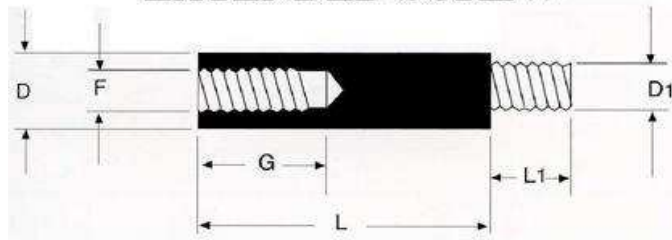

BINDING POST SCREW

FEMALE POST					
					
#8-32 FLAT HEAD FEMALE NUT/ BLIND THREAD/ ALUMINUM					
A	H	D	F	L	PART NUMBER
0.394"	0.078"	0.197"	8-32 THREAD	1/4"	AB8321-14
				5/16"	AB832-516
				3/8"	AB832-38
				1/2"	AB832-12
				5/8"	AB832-58
				3/4"	AB832-34
				1"	AB832-1
				1 1/4"	AB832-114
				1 1/2"	AB832-112
				1 3/4"	AB832-134
				2"	AB832-2
				2 1/4"	AB832-214
				2 1/2"	AB832-212
				2 3/4"	AB832-234
				3"	AB832-3
				3 1/4"	AB832-314
				3 1/2"	AB832-312
				3 3/4"	AB832-334
4"	AB832-4				

THROUGH HOLLOW POST					
					
#8-32 FLAT HEAD FEMALE NUT/ BLIND THREAD/ ALUMINUM					
A	H	D	F	L	PART NUMBER
0.394"	0.055"	0.197"	8-32 THREAD	1/8"	AI8321-18
				3/16"	AI832-316
				1/4"	AI832-14
				3/8"	AI832-38
				1/2"	AI832-12

EXTENDED SCREW

#8-32 EXTENDED SCREW/ALUMINUM

D	D1	L	L1	F	G	PART NUMBER
0.197"	8-32 THREAD	1/4"	0.2"	8-32 THREAD	0.433"	AE8321-14
		1/2"				AE832-12
		3/4"				AI832-34
		1"				AE832-1

MALE SCREW

#8-32 MALE SCREW/ALUMINUM

D	D1	L	L1	L	PART NUMBER
0.394"	0.078"	0.035"	8-32 THREAD	3/16"	AE8321-14
				5/16"	AE832-12