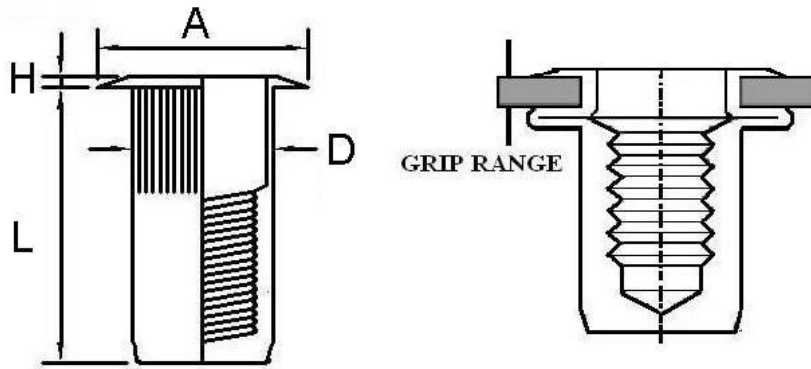

**BLIND RIVET NUT-WATERPROOF  
LARGE FLANGE SPLINED RIVET NUT, CLOSED END/ TSBS SERIES**

THREAD SIZE	PART NO.	HOLE SIZ +0.004/-0.0	D(inch) +0.0/-0.004	L(inch) ±0.015	A(inch) ±0.012	H(inch) +0.006/-0.002	GRIP RANGE
UNC 6-32	TSBS632-C	.266	.265	0.74	.375	.03	0.02-0.08
UNC 8-32	TSBS832-C	.266	.265	0.74	.375	.03	0.02-0.08
UNC 10-24	TSBS1024-C	.297	.296	0.99	.400	.03	0.02-0.13
UNC 10-32	TSBS1032-C	.297	.296	0.99	.400	.03	0.02-0.13
UNC 1/4-20	TSBS420-C	.391	.390	1.19	.500	.03	0.027-0.150
UNC 5/16-18	TSBS518-C	.531	.530	1.39	.670	.035	0.027-0.150
UNC 3/8-16	TSBS616-C	.531	.530	1.39	.670	.035	0.027-0.150

**\*K SERIES ARE NEW KNURLED ITEMS.**

**NOTE: K= KNURLED BODY**