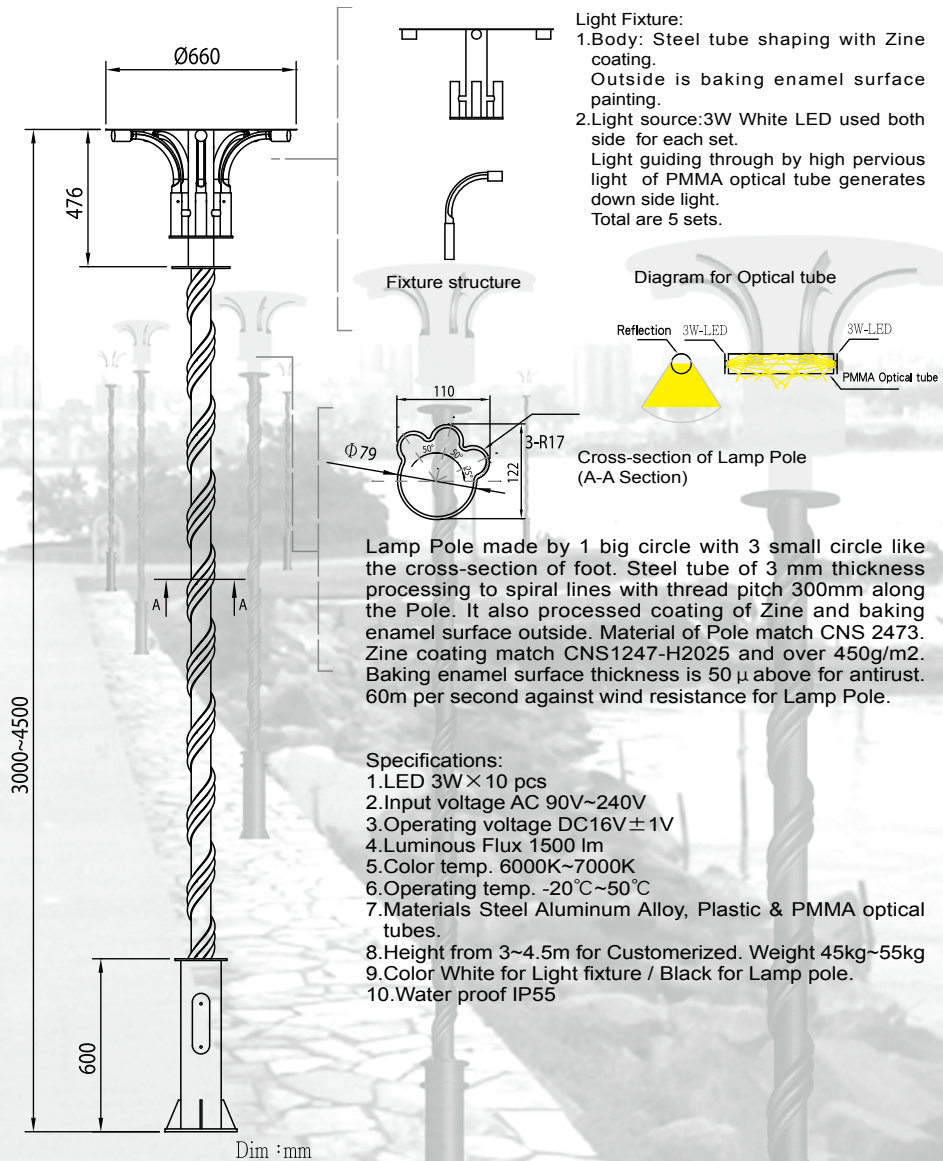

LED Garden Lighting-Straight Type

Features:

- ◎Lighting of Optical Tube is low glare without harsh to the eye and uniformly, softly.
- ◎No broken concern due to safety of solid optical tube.
- ◎Unique type is different from traditional monotonous style of garden lighting.
- ◎High power LED used for power saving.
- ◎Suitable height is from 3 to 4.5 meter.
- ◎Apply to the lighting of landscape such as sidewalk, park, square and plaza...etc.