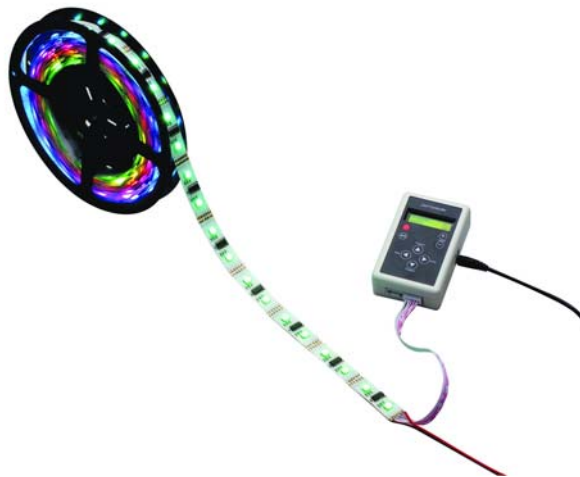

# GB-LBIC5050\_-x-\_00

- ⊙ Dimension : (1,000~5,000) × 10mm
- ⊙ LED Type : Everlight
- ⊙ Voltage : 5 V DC
- ⊙ Power Consumption : 7.5W (1m)
- ⊙ Beam Angle : 120°
- ⊙ Average Lifespan : 30,000 H

## ⊙ Color Description

Color	Product Number	Luminous Flux(lm)	Color Temperature(K) Or Wavelength(nm)
Full Color	<b>GB-LBIC5050_-RGB_00</b>	150/ m	625nm
			470nm
			525nm

⊙Apply to cardinal or assistance lighting also can use all several of outside or indoor places.