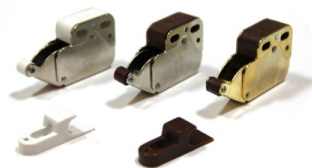

# RONG CHENG HARDWARE FACTORY CO., LTD.

TEL:886-4-711-8818  
FAX:886-4-711-2911  
<http://m.cens.com/s/rongcheng>

*RONG CHENG HARDWARE FACTORY CO., LTD. is dedicated in Mini Latches, Touch Latches, Push Magnetic Catches, Roller Catches, Magnetic Catches, Table Hinges, Brackets, Door Bolts, Hasps & Staples, Tee Nuts, Door Stops, Air Door Closers, Screw Eyes, Cup Hooks, Square Hooks, Gate Hooks & Eyes, Zamac Hooks, Coat Hooks, Cigarette Box Hinges, Hinges, Latch, ... [more]*

Wooden Cloth Hook

180° Table Folding Hinge, Table Flip Hinge

Rong Cheng Hardware

Mini Latch, Cierre Fast Latch, Schnapper