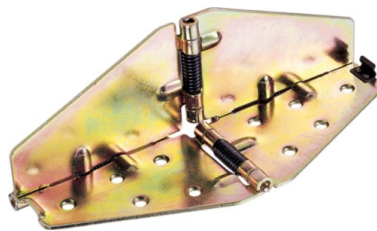

Ceiling Access Panel, Ceiling Door, Revision Door

# RONG CHENG HARDWARE FACTORY CO., LTD.

TEL:886-4-711-8818  
FAX:886-4-711-2911  
<http://m.cens.com/s/rongcheng>

*RONG CHENG HARDWARE FACTORY CO., LTD. is dedicated in Mini Latches, Touch Latches, Push Magnetic Catches, Roller Catches, Magnetic Catches, Table Hinges, Brackets, Door Bolts, Hasps & Staples, Tee Nuts, Door Stops, Air Door Closers, Screw Eyes, Cup Hooks, Square Hooks, Gate Hooks & Eyes, Zamac Hooks, Coat Hooks, Cigarette Box Hinges, Hinges, Latch, ... [more]*

Wooden Cloth Hook

180° Table Folding Hinge, Table Flip Hinge

Rong Cheng Hardware

Mini Latch, Cierre Fast Latch, Schnapper