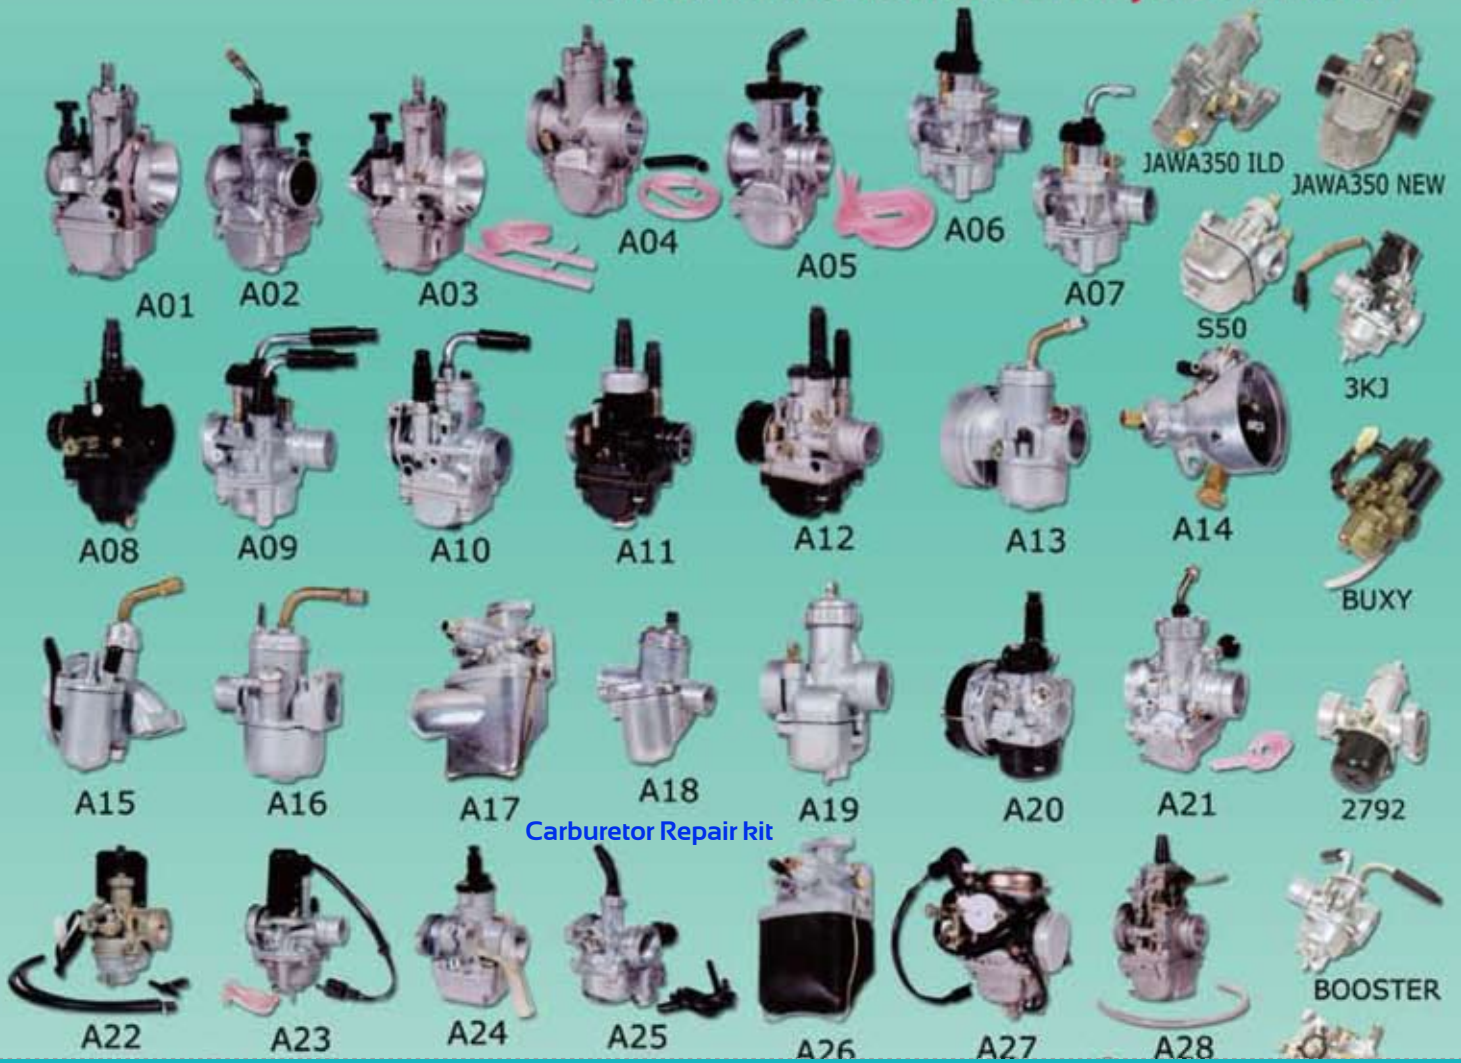

Supplying mainly PTW parts, air filters, carburetor kits including needle & reed valves, needle & main jets, and floats

KEN TSE

CO., LTD.

Tel: 886-6-592-3818
 Fax: 886-6-592-3825
<http://m.cens.com/s/kentse>

Master Pump Kits

Fuel Pump assy

COCK FUEL