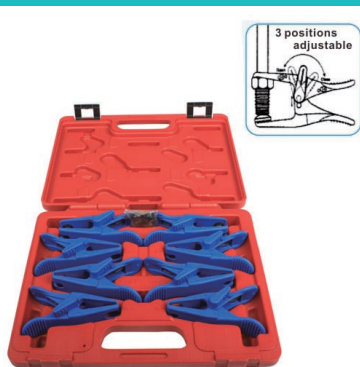

Steel Line Stopper Set

Injectors Pump Extractor Remover Set

4) Front and Rear Wheel and Chain Service Tool Kit (for Motorcycle)