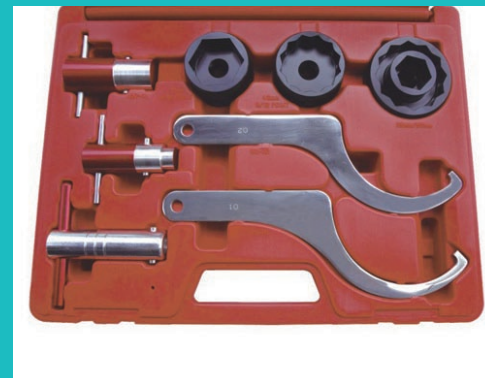

Brake & Clutch Master Cylinder Pressure Tester Kit

CHIH-TAI

Y&S CO., LTD.

Tel: 886-4-7764112

Fax: 886-4-7765463

<http://m.cens.com/s/chih-tai>

Since our Company's inception in early 1980s, we have been recognized as the most reliable Auto tools & Motorcycle tools supplier in Taiwan. Our Auto tools & Motorcycle tools have been designed with the end user in mind. In addition to outstanding quality, one feature that sets our product line apart from all others is the exceptionally wide variety of tool types and styles we offer. For more information, please write us today. English-version color catalog is available upon request.

Steel Line Stopper Set

Injectors Pump Extractor Remover Set

4) Front and Rear Wheel and Chain Service Tool Kit (for Motorcycle)