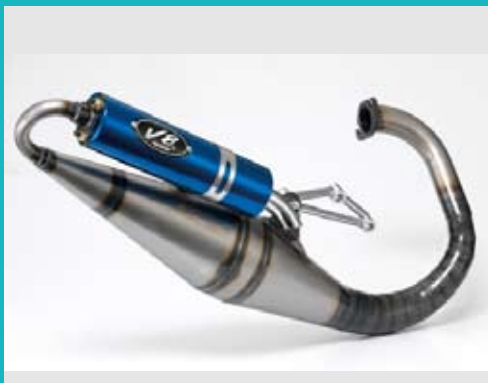

Motorcycle CVT Clutches

Ultralight, high RPM capable, and 20% enhanced acceleration
特點：輕量化、高轉速、高馬力，增加20%速度

▼ Compact, ultralight pulley assemblies for KYMCO KDUxGY6 125

六滑槽 Six-channel type
鋁合金底座 Aluminum-alloy base

CVT clutches

GIGA

DIFFUSION & CO.

Tel: 886-4-2686-9495
Fax: 886-4-2686-5497
<http://m.cens.com/s/giga>

Founded in 1995, we are a leading importer, exporter and supplier of sports equipment, motorcycle parts and building supplies. Delivering quality products and customer-satisfactory services, we make numerous parts and accessories for major motorcycle brands (including Yamaha, Honda, Suzuki, and SYM). And we have built a solid reputation with skills, creativity and dedication. Custom inquiries for special orders welcome.

Muffler