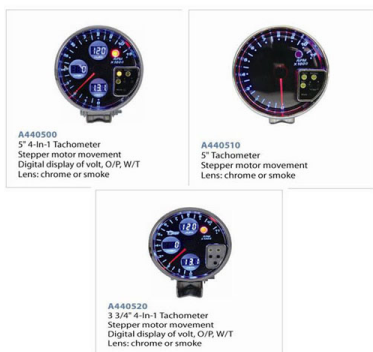

A440520
3 3/4" 4-in-1 Tachometer
Stepper motor movement
Digital display of volt, O/P, W/T
Lens: chrome or smoke

Tachometer