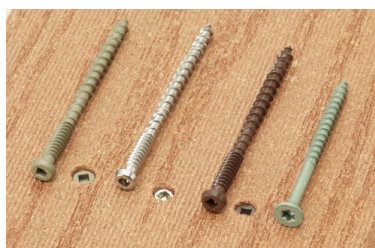

ASTER SCREW

YOW CHERN CO., LTD.

TEL:886-7-631-1538
FAX:886-7-631-0510
<http://m.cens.com/s/yowchern>

YOW CHERN has established since 1991. At the beginning, our main products are for wood working and furniture screw. We continue to research and develop new products so that we design new product – Aster screw. We have own patent in Europe, U.S.A, Taiwan, and so on for Aster thread design. We also make the best effort to develop Auto mobile parts, O ... [more]

ASTER SCREW

COMPOSITE DECK SCREW

SPECIAL PARTS