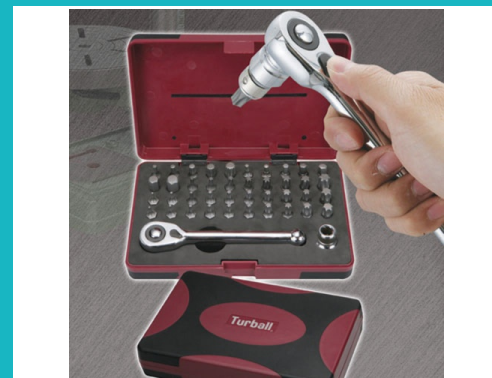

Combination Wrenches

CHEWREN INDUSTRY CO., LTD.

TEL:886-4-2491-2122
FAX:886-4-2491-2177
<http://m.cens.com/s/86092020>

L-shaped, Folding Type, T-shaped Handle Type, Six-key Wrenches, Handtools, Bicycle Tools

Screwdrivers

T-bend socket Wrenches

Combination Wrenches