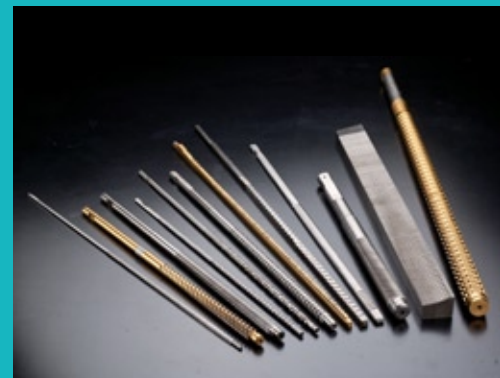

CHIN LIANG

BROACH TOOLS WORKS

Tel: 886- 4-829-7086

Fax: 886- 4-829-7163

<http://m.cens.com/s/chinliang>

Founded in 1979, Chin Liang has been in the industry for over 30 years, excelling in designing and making broaches, gear hob. To keep up with the constantly improving processing technology of the machinery industry, we have long been dedicated to innovation in our broach-making technology, wishing to develop products of the best quality and to create the highest possible profits for our customers.

broaches