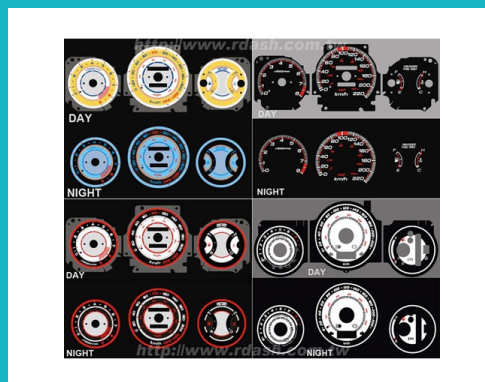

# RACING DASH ENTERPRISE LTD.

TEL:886-2-8282-4651/3  
 FAX:886-2-2847-0387  
<http://m.cens.com/s/84114891>

*RACING DASH ENTERPRISE LTD. is dedicated in "Electro Luminescent Lamp, Lamps, Membrane Control Panel, Ideal for All Car Makes, EL/Electroluminescent, Gauge, Indiglo Gauge " with operations in Taiwan.*

BMW LED Ring Marker

EL Glow Gauge

Front Grille