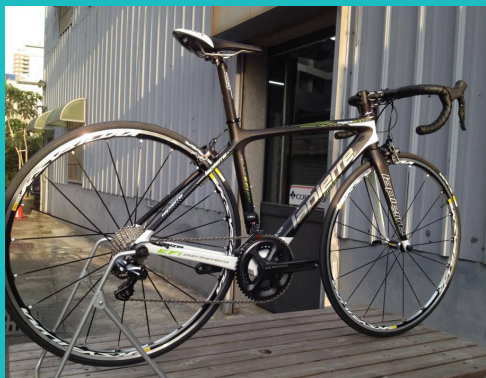

ZEROD Compression Socks

T-MOSAIC BIKE'S

Tel: 886-4-2251-6788

Fax:

<http://m.cens.com/s/tmosaic>

T-MOSAICBIKES was established in 2002, located in Taichung which has the best weather and best bike environment in Taiwan. At the beginning, we are just doing retailer for bike spare parts and importing sales. The orientation, we are specializing in high-end markets, bike in the shop and spare parts are belonging to medium-high price.

TYA 650 City Bike

Fixed Gear Bicycle

LAPIERRE XELIUS EFI 600

C3Fit Compression Tights