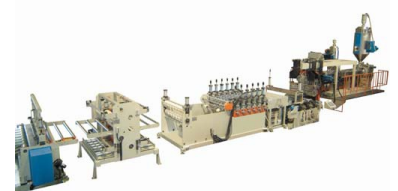

PP Hollow Profile Sheet Extrusion Line

LEADER EXTRUSION MACHINERY IND. CO., LTD.

TEL:886-4-2638-0888
FAX:886-4-2638-0333
<http://m.cens.com/s/80395342>

Leader Extrusion Machinery Company Ltd. has more than 20 years experience designing and manufacturing plastic extrusion machinery. Our specialty is manufacture of PP, PS, PVC, PC sheet extrusion lines; and PP, PC PET hollow profile sheet extrusion lines. Spare parts B & D, manufacturing, follow-up machinery repair services, and research and develop ... [more]

PC Hollow Profile Sheet Extrusion
Line

PP Corrugated Sheet Line

PC Flat & Corrugated Sheet Line