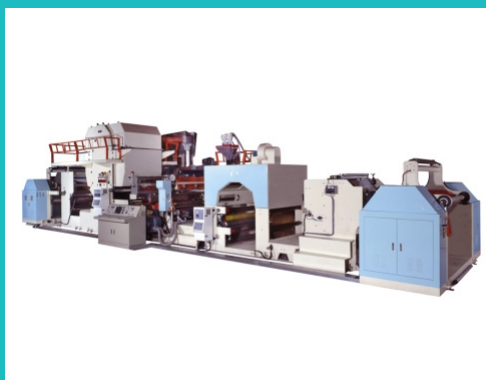

Double-Sided Extrusion Laminating Machine

HSIN CHIN MACHINERY CO., LTD.

Tel: 886-5-275-4921

Fax: 886-5-275-4925

<http://m.cens.com/s/hsinchin>

Hsin-Chin Machinery Co., Ltd. specialized in manufacturing of Plastic PP/PE Extrusion & Laminating machine in Taiwan. We pursued new technology constantly and had mechanical design of equally stressing on theory and reality. In order to promise our belief of our customers are the most important; our service is the number one. We provide customers the extrusion equipment with efficiency, productive ability, quality and good service.

Double-Sided & Two-Layers Co-Extrusion Laminating Machine

Single-Sided & Sandwich Extrusion Laminating Machine

Extrusion Laminating Machine