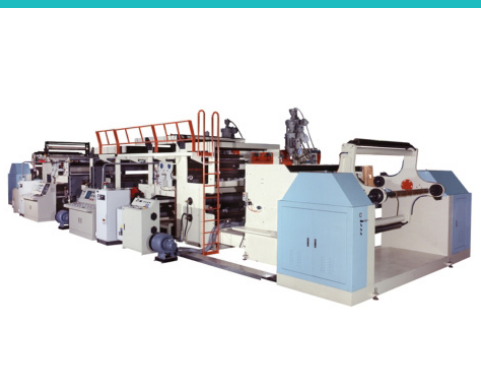

Double-Sided Extrusion Laminating Machine

HSIN CHIN MACHINERY CO., LTD.

Tel: 886-5-275-4921

Fax: 886-5-275-4925

<http://m.cens.com/s/hsinchin>

Hsin-Chin Machinery Co., Ltd. specialized in manufacturing of Plastic PP/PE Extrusion & Laminating machine in Taiwan. We pursued new technology constantly and had mechanical design of equally stressing on theory and reality. In order to promise our belief of our customers are the most important; our service is the number one. We provide customers the extrusion equipment with efficiency, productive ability, quality and good service.

Double-Sided & Two-Layers Co-Extrusion Laminating Machine

Single-Sided & Sandwich Extrusion Laminating Machine

Extrusion Laminating Machine