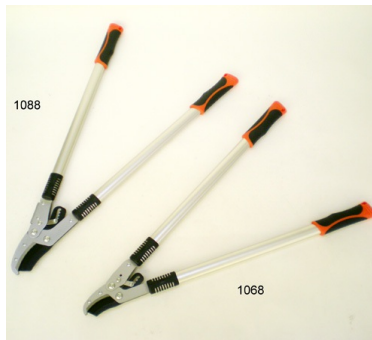

Gear Transmission Lopper

WISE CENTER PRECISION APPLIANCE CO., LTD.

TEL:886-4-2657-0580, 2657-0590
 FAX:886-4-2657-0560
<http://m.cens.com/s/wise>

Wise Center Industrial Group Inc. was established by Mr. Thomas Lin. Our manufactory, Wise Center Precision Appliance Co., Ltd. Is located on Taichung, Taiwan. 10office staffs and 65workers in manufactory. 25231 square feet (2344 square meters) manufactory working zone. Investment capital about us dollars 2 million. Sales amount us dollars 8 mi ... [more]

Gear Transmission Hedge Shear

Ratchet Lopper

Aluminum Alloy Forged Handles
Lopper