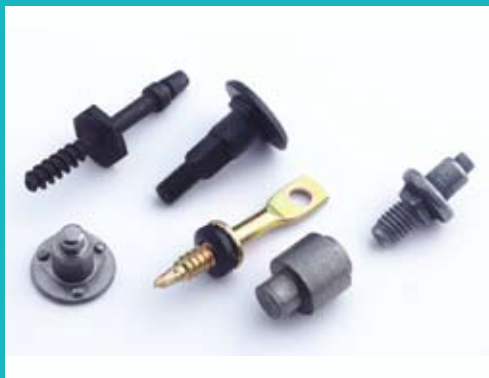

Fasteners

# REXLEN CORPORATION

Tel: 886-7-952-1292  
 Fax: 886-7-713-0152  
<http://m.cens.com/s/rexlen>

*Automotive Parts, Special Packages, Clinch Studs and Nuts, Custom-made Specials, Plastic Molded Injection Parts, Screw Machined & CNC Parts, Screws, Nuts, Washers, Stampings, Fasteners, Valves, Performance-turning Parts & Accessories, Metal Forming & Processing Parts, Stamping, Foundry, Bus, Truch, Heavy-duty Parts & Accessories, Wheel Fasteners, Wipers Connecting Rods, Piston Pins, Tank Caps, , Metal Forming & Proc*