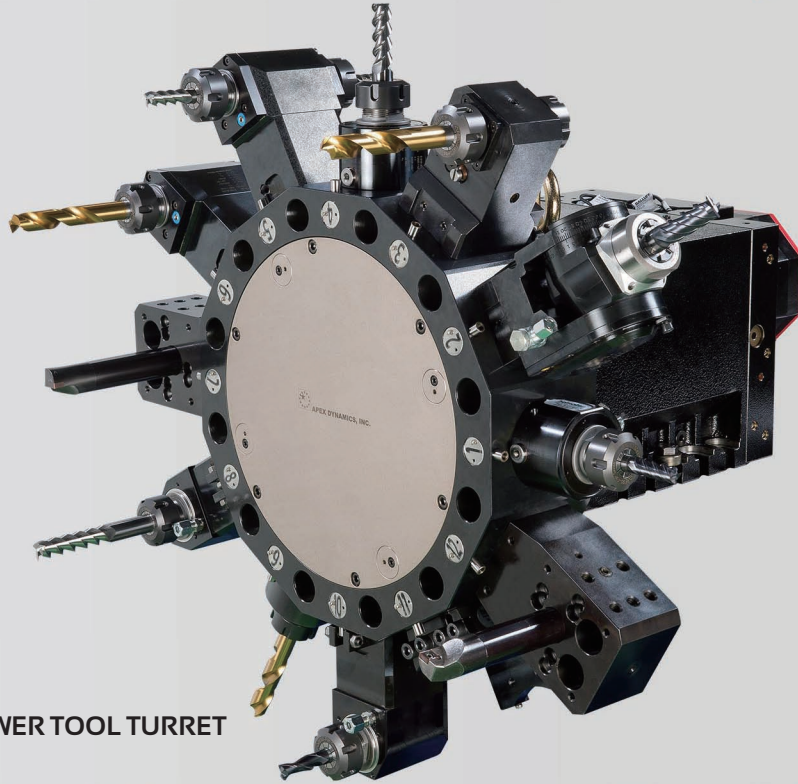

# APEX DYNAMICS, INC.

POWER TOOL TURRET

## APEX - Single Power Tool Turret

# APEX DYNAMICS, INC.

Tel: 886-4-24650219

Fax: 886-4-24650118

<http://m.cens.com/s/apexdynamics>

*APEX DYNAMICS, INC., is a global-leading manufacturer of high precision planetary gearbox, servomotor driven robot, with an over 90% self-production rate of all components and parts under strictest quality control. Basing on the great know-how in design and manufacturing of the high precision planetary gearbox, the innovation spirit of APEX Dynamics takes the next step to another high-end key-component for the industrial application – The Single Motor driven Power Tool Turret.*

ROBOT

POWER TOOL TURRET

GEARBOX