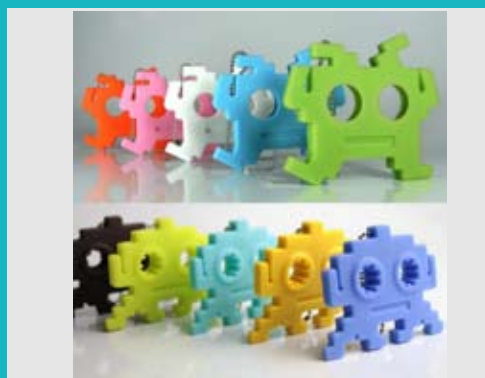

Pole Jump / Hanger

YEDUO

DESIGN CO., LTD.

Tel: 886- 2-28287801
 Fax 886- 2-28287804
<http://m.cens.com/s/yeduo>

YEDUO literally means "leaf and flower" in Chinese. "Leaf" represents life observing. "Flower" symbolizes happiness of living experiences. Each of our design is not only made for practical use, but creates humorous, interesting life. Let everybody taste the life in depth!

180° Reversible Pen

Kidnap the Alien/Earphone Wire Holder

Chinese Cloud Corner-protector