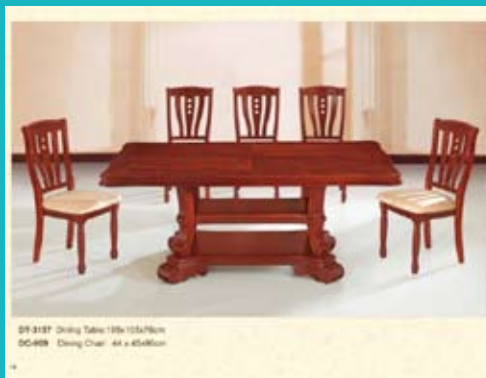

Wood Round Table Chair Set