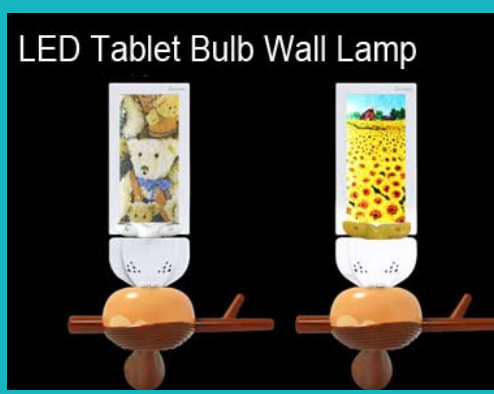

LED Tablet Bulb Wall Lamp