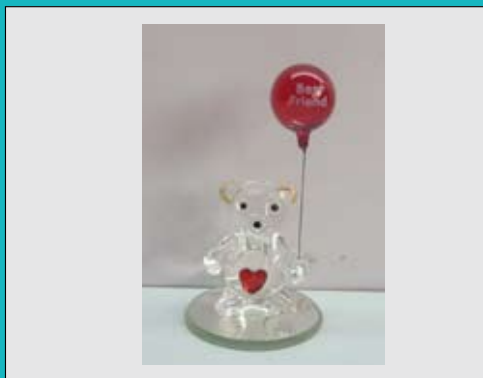

ANGEL PIN

KEN REX

INT'L CO., LTD.

Tel: 886-2-27251143
Fax: 886-2-27252202
<http://m.cens.com/s/kenrex>

We especially produce in glass lampwork ornament and various kind of jewelry accessories etc. Our factory locate at Guangdong of China and have a Good team group to offer our best items to you always.

GLASS JEWELLERY

GLASS TEDDYBEAR ORNAMENTS

GLASS DOLPHIN ORNAMENTS