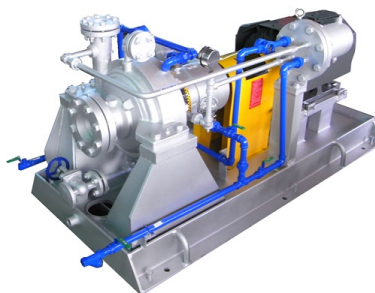

Horizontal single suction two stages volute pump

SANTAI MACHINERY MFG. CO., LTD.

TEL:886-5-213-3888
FAX:886-5-213-1888
<http://m.cens.com/s/65010305>

San Tai Machinery Manufacturing Co., Ltd. was established in 1928 and mainly manufactured agricultural fluid machinery. In the late 50s, San Tai began to design and manufacture centrifugal pumps. Today, San Tai Pumps is the leading centrifugal pump supplier in Taiwan. With over 80 years of pump-making experience, we have manufactured pumps for some ... [more]

single stage double suction pump

API 610 process pump

ANSI process pump