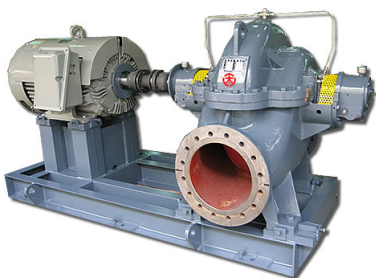

Horizontal single suction two stages volute pump

SANTAI MACHINERY MFG. CO., LTD.

TEL:886-5-213-3888
FAX:886-5-213-1888
<http://m.cens.com/s/65010305>

San Tai Machinery Manufacturing Co., Ltd. was established in 1928 and mainly manufactured agricultural fluid machinery. In the late 50s, San Tai began to design and manufacture centrifugal pumps. Today, San Tai Pumps is the leading centrifugal pump supplier in Taiwan. With over 80 years of pump-making experience, we have manufactured pumps for some ... [more]

single stage double suction pump

API 610 process pump

ANSI process pump