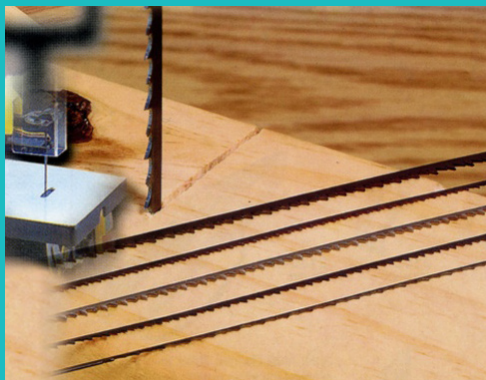

## EDGED TOOLS INDUSTRIAL CO., LTD.

Tel: 886-4-777-2731

Fax: 886-4-777-4640

<http://m.cens.com/s/chengli>

*CHENG LI EDGED TOOLS INDUSTRIAL CO., LTD. is dedicated in "Wood, Woodwork, Hand Tools, Saws, Jigsaws, Copying Saws, Saw Frames, Saw Blades, Jigsaw Blades, Copying Saw Blades, Knife, Wood Knife, Carving, Carving Knife, Wood Carving Knife, Powerful Wood Carving Knives, Scroll Saws, Scroll Saw Blades, Knife Blade, Wood Knife Blade, Power Wood Knife Blade, Power Wood Carving Knife Blade, Hardware, Incomparably Sharp, W, Carving Knives, Coping Saws, Woodworks, Hand....."*

Woodcarving Tools

Hack Saws & Blades

Hand Saws