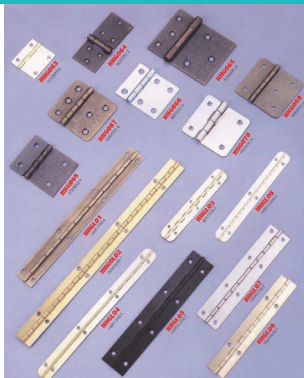

Screw Adjuster

Hinge

Workbench Vise