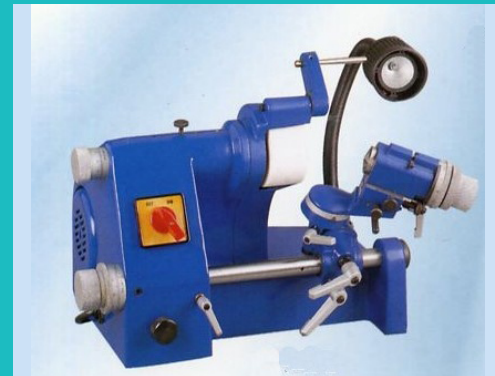

CT-U2

MACHINERY IND., CO., LTD.

Tel: 886-4-2536-4145
Fax: 886-4-2536-0939
<http://m.cens.com/s/chitseng>

CHI TSENG MACHINERY IND., CO., LTD. is dedicated in "Grinding Machines" with operations in Taiwan.

CT-U2