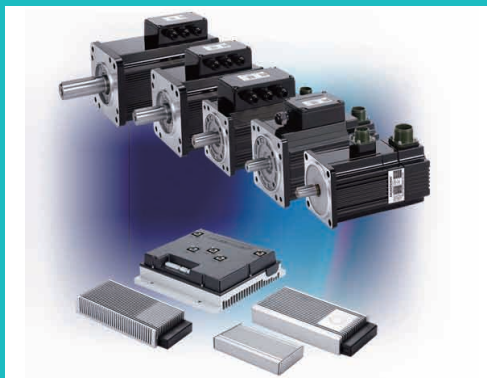

ADLEE

POWERTRONIC CO., LTD.

Tel: 886-4-25622651
Fax: 886-4-25628289
<http://m.cens.com/s/adlee>

ADLEE POWERTRONIC CO., LTD. was established in 1974. Expert in Manufacturing Electrical & Electronic Products. ADLEE is always keeping step up with your future. Our goal is "To Be One Of Leader In The Power Electronic Market." At the meantime, our project is emphasized on developing AC & DC motors and drives. ADLEE has the ISO-9001 quality system to support our business. And continuing to introduce new, innovative, and providing international standard products to meet worldwide client's satisfaction and various application.

E-Vehicle Traction Module