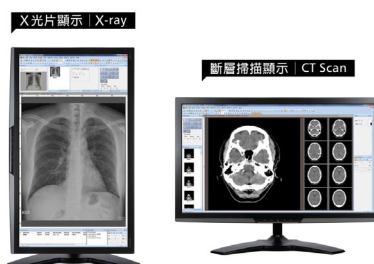

X光片顯示 | X-ray

斷層掃描顯示 | CT Scan

27" Medical-Grade Calibrated Display

WASY

TECHNOLOGY CORPORATION

Tel: 886-6-2522269
Fax: 886-6-2817665
<http://m.cens.com/s/wasy>

Currently, medical-grade displays are produced and controlled by a few major companies. This creates a high price in medical-grade displays which make it inaccessible to most clinics and hospitals.

The goal of wasy Technology Corporation is to provide affordable, color-accurate, high-quality, and stable solutions in order to make medical-grade displays more common in clinics and hospitals.

27" Professional-Grade Calibrated Display

21.5" Medical-Grade Calibrated Display

21.5" Professional-Grade Calibrated Display