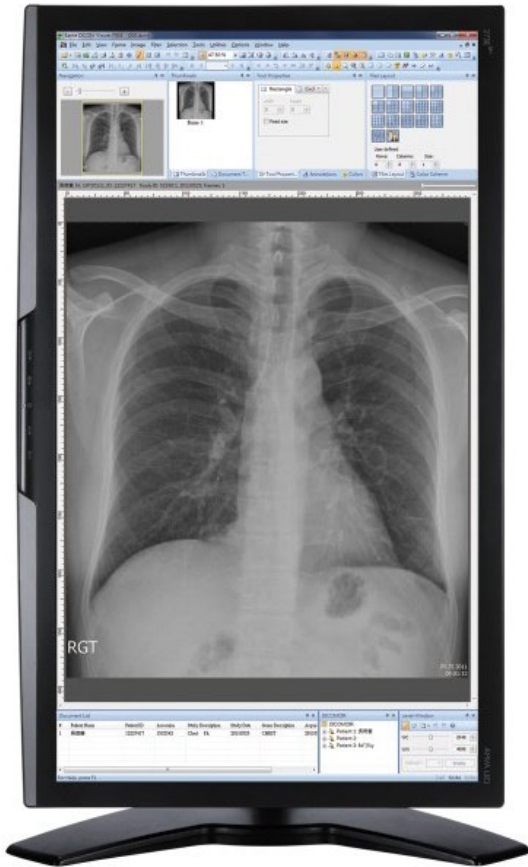

X光片顯示 | X-ray

斷層掃描顯示 | CT Scan

27" Medical-Grade Calibrated Display

WASY

TECHNOLOGY CORPORATION

Tel: 886-6-2522269
Fax: 886-6-2817665
<http://m.cens.com/s/wasy>

Currently, medical-grade displays are produced and controlled by a few major companies. This creates a high price in medical-grade displays which make it inaccessible to most clinics and hospitals.

The goal of wasy Technology Corporation is to provide affordable, color-accurate, high-quality, and stable solutions in order to make medical-grade displays more common in clinics and hospitals.

27" Professional-Grade Calibrated Display

21.5" Medical-Grade Calibrated Display

21.5" Professional-Grade Calibrated Display