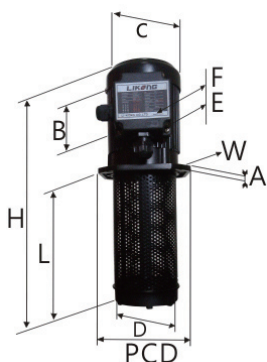

Foot mounted motor

LI-KONG

CO., LTD.

Tel: 886-4-27080237

Fax: 886-4-25634072

<http://m.cens.com/s/likong>

Li-kong Co., Ltd. makes mainly induction motors in 1/4HP-125HP models in single and 3-phase, including standard (vertical, horizontal), inverter, pole-changing, anti-explosion, speed-reducing and brake motors. We also handle motor-housing downsizing, retrofitting, color alteration etc., as well as making aluminum, ferrous, pig-iron motor housings and galvanized-iron spindles.

Dimensional code

Flange mounted motor

Supermotor