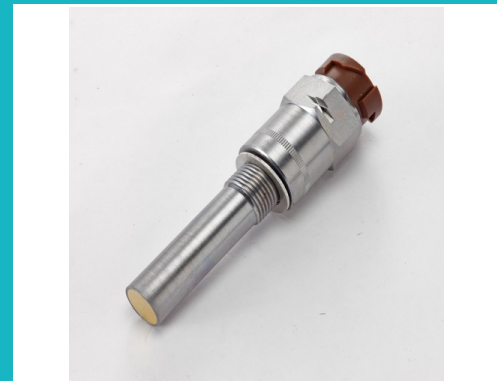

Power Window Switch

Vehicle Speed Sensor

Vehicle Speed Sensor