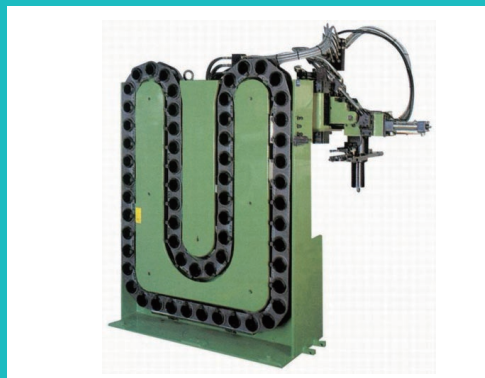

ATC for Horizontal Machine Center