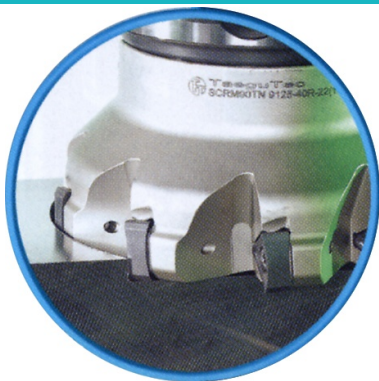

Taegu Turn

FULL DARE CO., LTD.

TEL:886-3-425-8819
FAX:886-3-425-1439
<http://m.cens.com/s/45086137>

FULL DARE CO., LTD. is dedicated in Multi-Function Tools, Tool Cabinets, Combination-Type Tools, Diamond Tools and Cutters, CBN Tools and Cutters with operations in Taiwan.

Taegu Mill

T-Clamp

Taegu Drill