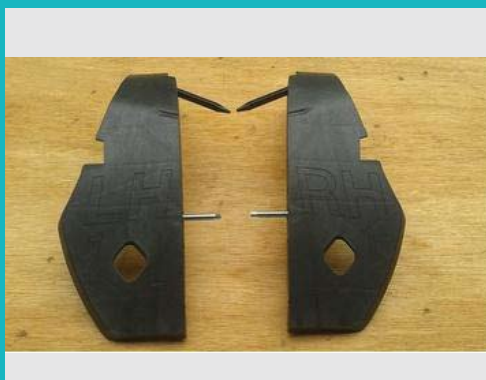

Dodge Challenger Bumper
Bracket Support