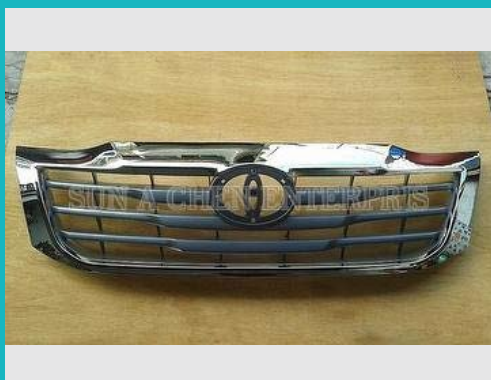

Toyota Hilux Vigo Pickup Grille Chromed
All Series 1979-2013