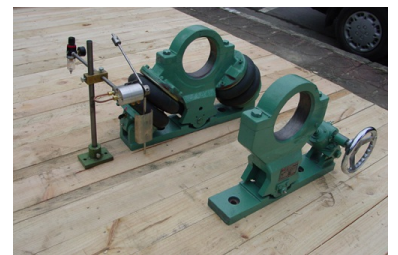

Inclined Wire Type Paper Making Machine

ZANG YEU ENTERPRISE CO., LTD.

TEL:886-2-2269-3376, 2269-3378/9
FAX:886-2-2269-7655
<http://m.cens.com/s/zangyeu>

ZANG YEU is established in 1972. We are specializing in manufacturing all kinds of Pulp & Paper Making & Coverting Machine. For our pulp equipment, wood, waste paper, bamboo, banana trunk, pineapple leaves, straw, reed and cotton among other raw materials are available. As for our paper making machines, including Cylinder type, Happer type, Incline ... [more]

Inclined Wire Type Paper Making Machine

Cylinder Type Paper Making Machine

High Response Felt Guider