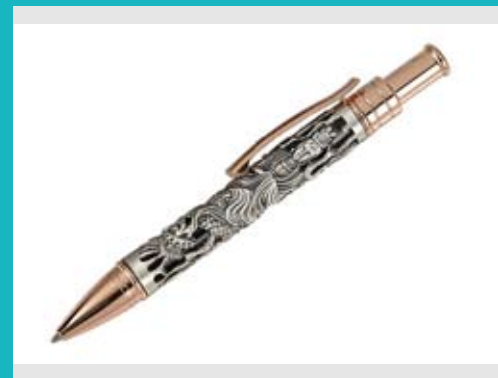

Dragon pen

BECKLEE CO.,LTD.

Tel: 886- 2-26571719

Fax: 886-2-26571823

<http://m.cens.com/s/becklee>

Founded in 1974, we produce a series of tailored, high quality pen, the most famous product is the Dragon collections that are made of pure tin, with black, red, and gold colors. Please visit our website: www.becklee.com.tw for more details

Magnifier pen

tailored pen

tailored pen