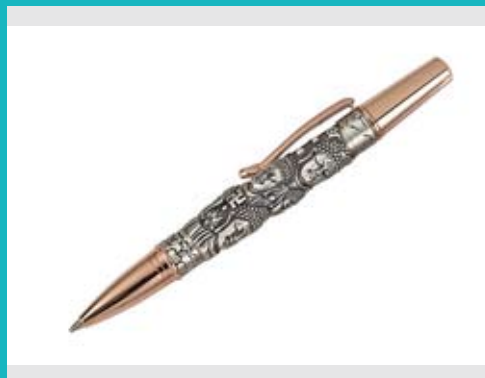

Dragon pen

BECKLEE CO.,LTD.

Tel: 886- 2-26571719

Fax: 886-2-26571823

<http://m.cens.com/s/becklee>

Founded in 1974, we produce a series of tailored, high quality pen, the most famous product is the Dragon collections that are made of pure tin, with black, red, and gold colors. Please visit our website: www.becklee.com.tw for more details

Magnifier pen

tailored pen

tailored pen