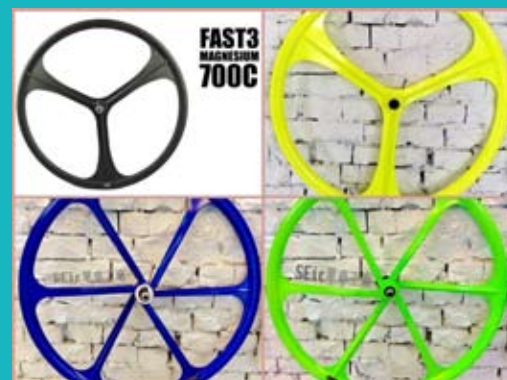

EXTRA+700C internal 2-speed bike

SMILING ELEMENTS

Tel: 886-4-2327-3188
 Fax: 886-4-2327-3178
<http://m.cens.com/s/smiling>

INTERNATIONAL CORPORATION

Founded in 2005, Smiling Elements International Corporation focuses on wholesale and retail of fixed-gear bicycles, bicycle parts and accessories, also offering OEM/ODM service to local and overseas clients. We keep developing innovative designs and diversified products backed by quick and sound service to meet demand.

EXTRA+ mini tender bike

Handlebar with basket

Magnesium-alloy rim