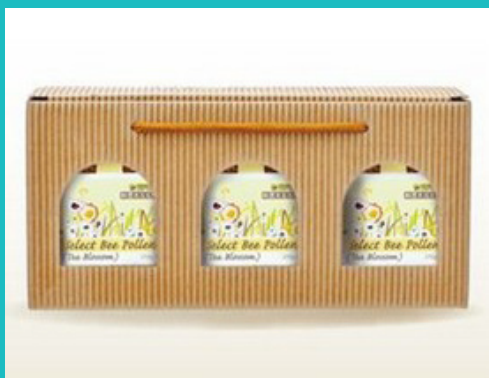

Selected Taiwan Longan Honey 700g

HONEY MUSEUM CO., LTD.

Tel: 886-5-582-8255#203

Fax: 882-5-582-9683

<http://m.cens.com/s/honeymuseum>

With over 70 years of experience in apiculture, Mr. Cheng Chi is the CEO of Mao Shen Apiary, affiliated to Honey Museum. To realize an ideal, in 2006 we established "Honey Museum". Having invested in software, talents, and exhibitions, we educate consumers to distinguish genuine from fake honey and better understand apiary products.

Selected Camellia Pollen Gift Box

Chiang Mai Longan Honey

Honey Special Portfolio