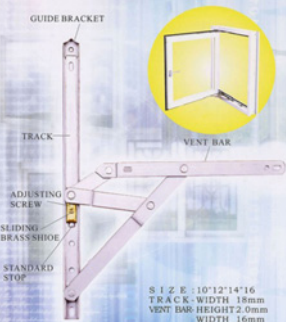

FRICTION HINGE 101SS/101ST LIGHT DUTY (輕型四連桿)

connecting rods for aluminum windows

LI MING HARDWARE FACTORY

Tel: 886-4-777-8811
Fax: 886-4-776-8829
<http://m.cens.com/s/liming>

LI MING HARDWARE FACTORY is dedicated in "Connecting Rods for Aluminum Windows, Door & Window Rolls, Four-Bar Hinges, Swing-Out Window Handles, Clip Fitting for Venetian Blinds" with operations in Taiwan.

FRICTION HINGE 102SS/102ST LIGHT DUTY (輕型四連桿)

connecting rods for aluminum windows

FRICTION HINGE 103SS/103ST LIGHT DUTY (輕型逃生窗·排煙窗型)

connecting rods for aluminum windows

FRICTION HINGE 201SS/201ST HEAVY DUTY (重型四連桿)

connecting rods for aluminum windows