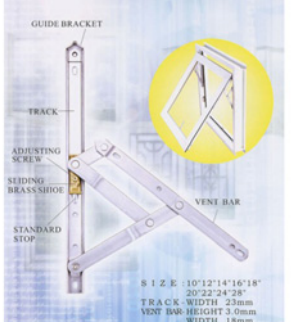

FRICTION HINGE 101SS/101ST LIGHT DUTY (輕型四連桿)

connecting rods for aluminum windows

LI MING HARDWARE FACTORY

Tel: 886-4-777-8811
Fax: 886-4-776-8829
<http://m.cens.com/s/liming>

LI MING HARDWARE FACTORY is dedicated in "Connecting Rods for Aluminum Windows, Door & Window Rolls, Four-Bar Hinges, Swing-Out Window Handles, Clip Fitting for Venetian Blinds" with operations in Taiwan.

FRICTION HINGE 102SS/102ST LIGHT DUTY (輕型四連桿)

connecting rods for aluminum windows

FRICTION HINGE 103SS/103ST LIGHT DUTY (輕型逃生窗·排煙窗型)

connecting rods for aluminum windows

FRICTION HINGE 201SS/201ST HEAVY DUTY (重型四連桿)

connecting rods for aluminum windows