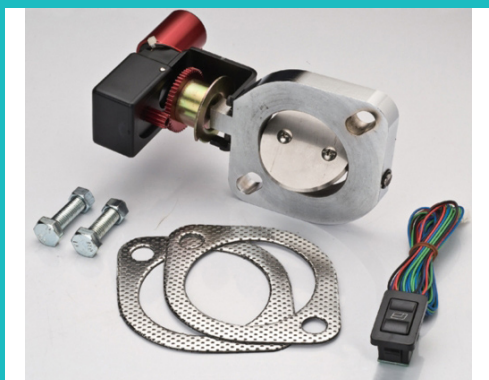

Super-charger Kit Interior Structure Diagram Suitable for Nissan Cefiro and Teana

WEISAIKE

INDUSTRIAL CO., LTD.

Tel: 886-4-2524-6130
 Fax: 886-4-2513-0798
<http://m.cens.com/s/weisaike>

Weisaike is a professional producer (factory) exclusively producing and developing components or accessories for car racing. Our company owns a manufacturing factory which was established in the '60s. It was originally a professional factory exclusively making "valve bodies", including industrial saf...

Electric Exhaust Valve

STI

Fuel Rail

GC8 V5-V6

Fuel Rail