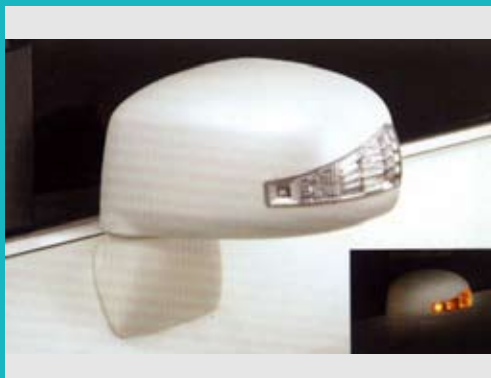

CCD Backup Camera

LED Rearview Mirror

Strut-Tower Brace

Skid Plate