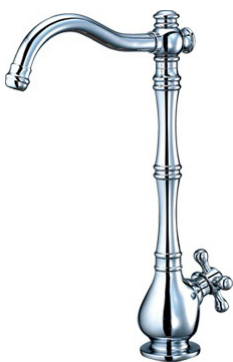

Single lever

YEA LENG

DRINKING FOUNTAIN CO., LTD.

Tel: 886-4-778-9822

Fax: 886-4-777-6860

<http://m.cens.com/s/yealeng>

Die-casting, designing, and mold development for various types of finished door handles. YEA LENG DRINKING FOUNTAIN CO., LTD. was established in 1986, and specialized in producing the drinking faucets and its accessories. Company strategy is to create new products, developing and provide the best and ...

Triple handle

Bubbler

single lever