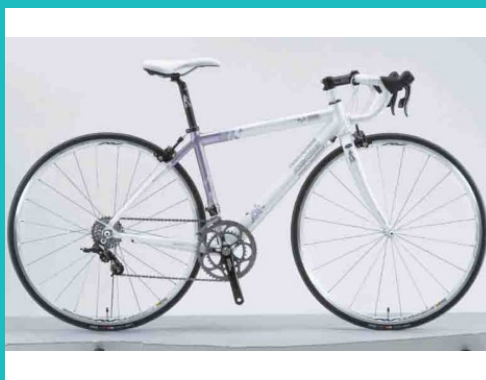

SABINNA GPI